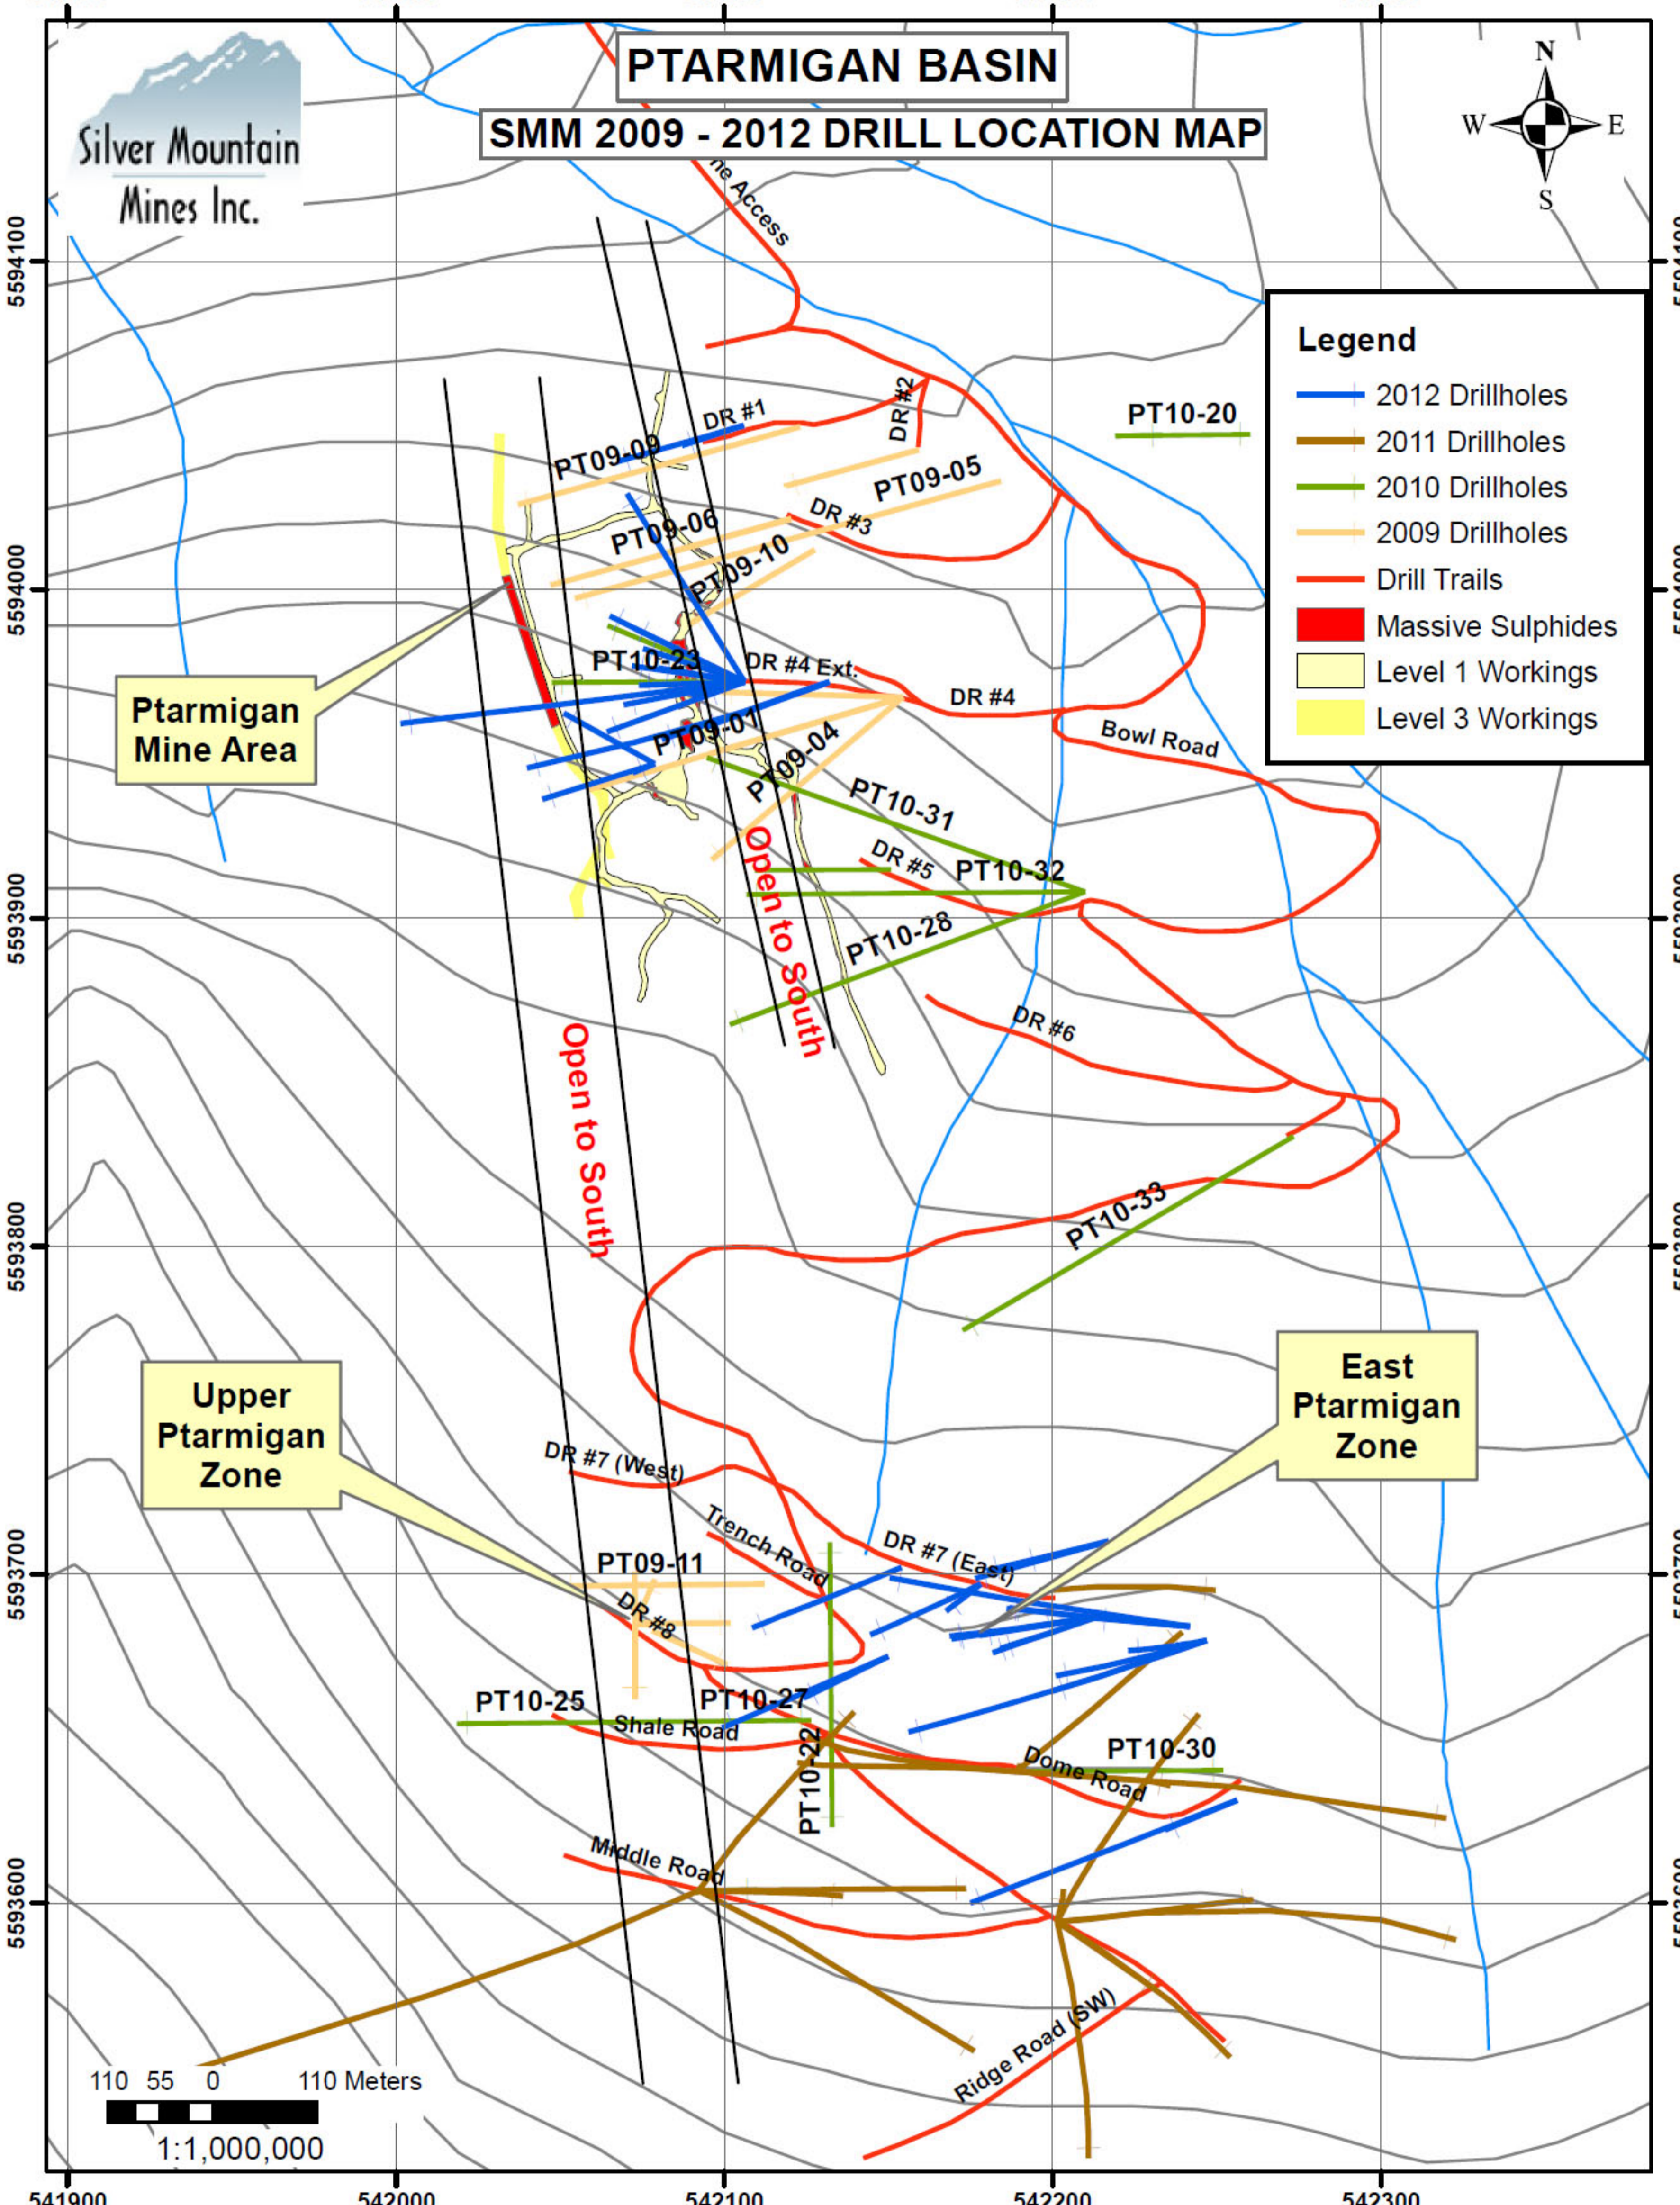

PTARMIGAN BASIN

SMM 2009 - 2012 DRILL LOCATION MAP

Silver Mountain
Mines Inc.

Legend

- 2012 Drillholes
- 2011 Drillholes
- 2010 Drillholes
- 2009 Drillholes
- Drill Trails
- Massive Sulphides
- Level 1 Workings
- Level 3 Workings

Ptarmigan
Mine Area

Upper
Ptarmigan
Zone

East
Ptarmigan
Zone

110 55 0 110 Meters
1:1,000,000